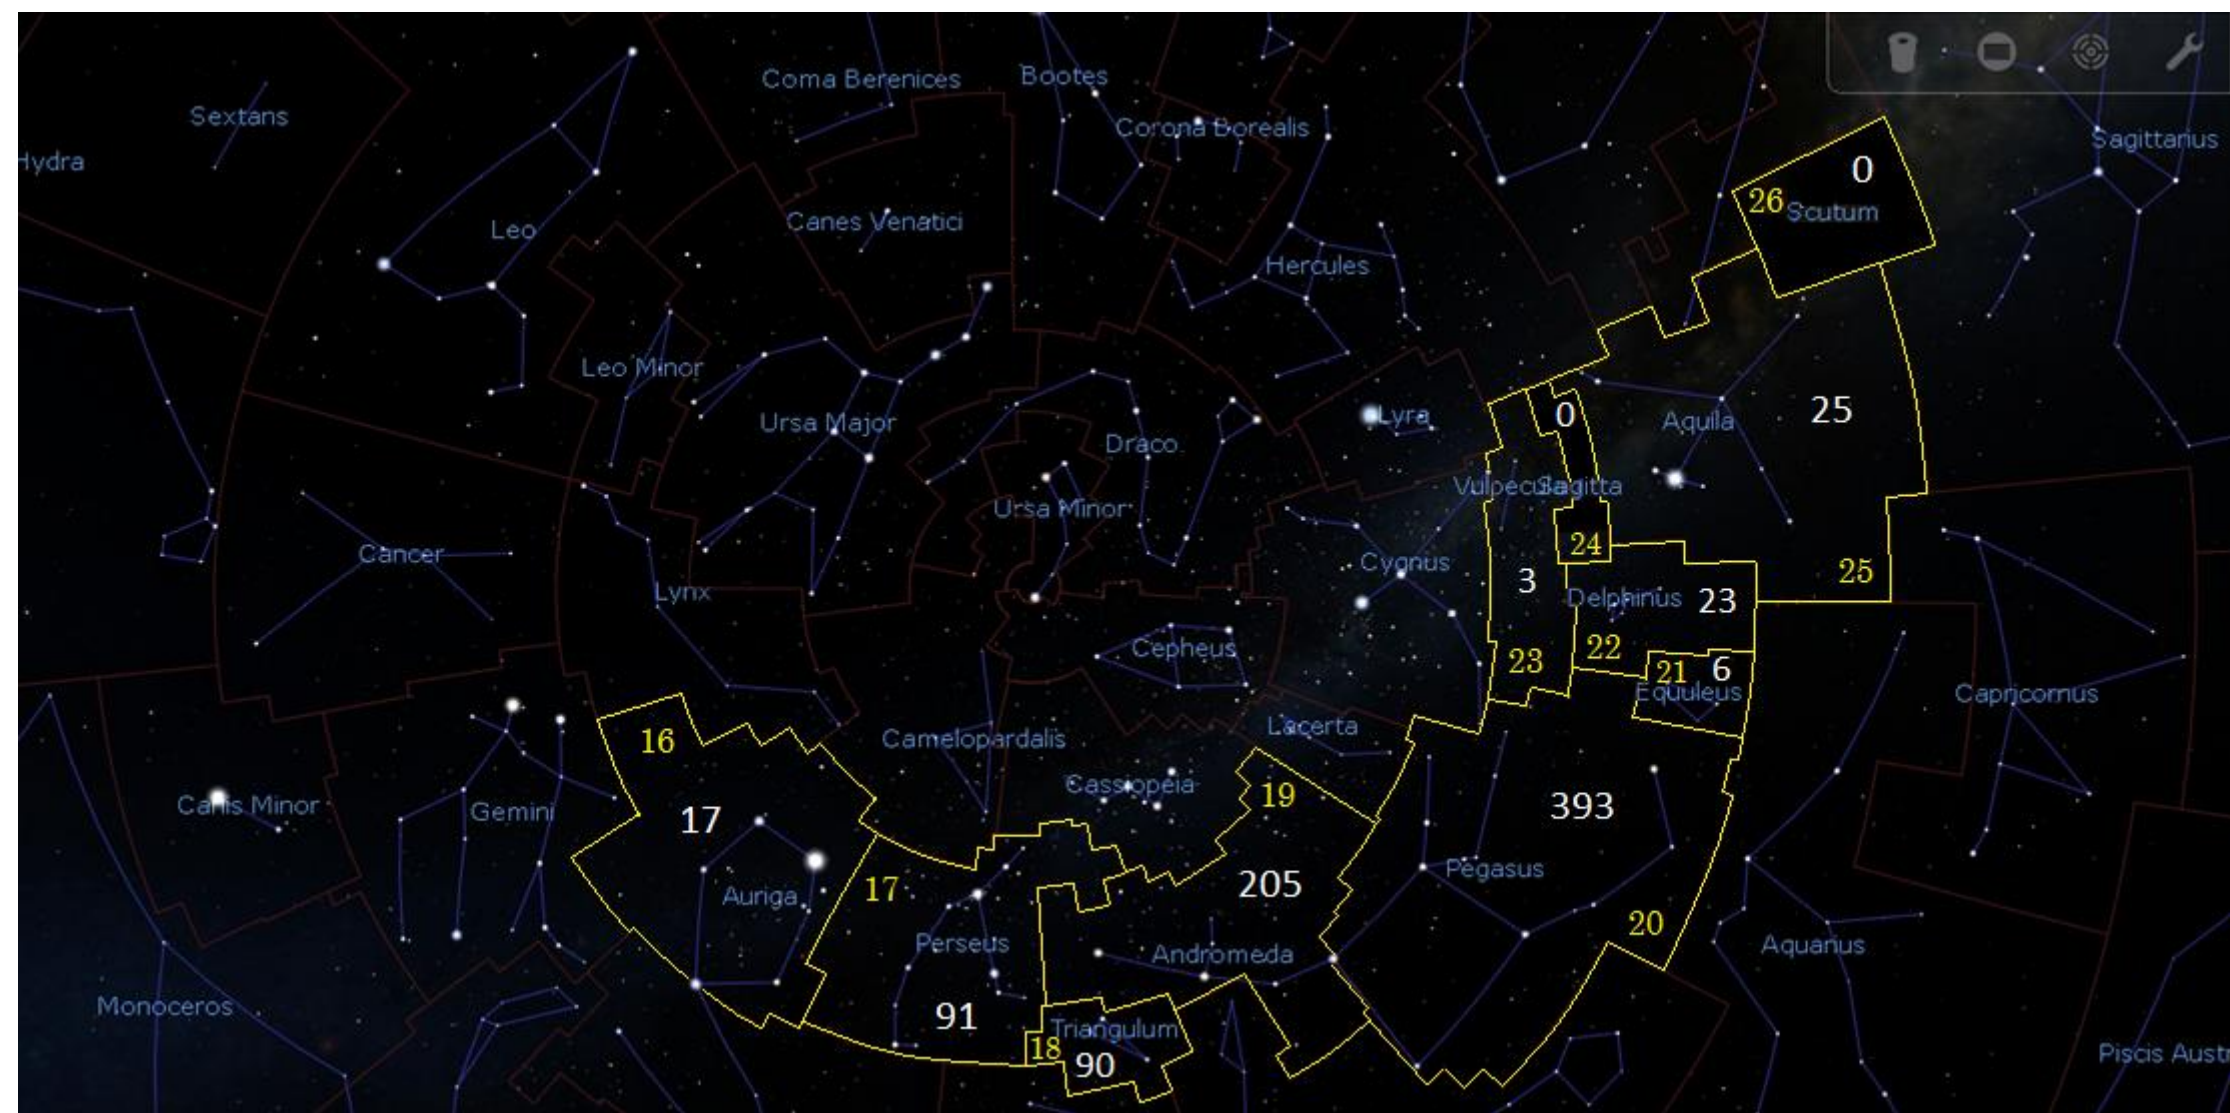

# The Distribution of 10,000 Galaxies Across the Constellations

Produced by Anthony van Bick using Stellarium

|                   |               |
|-------------------|---------------|
| 1. Ursa Minor     | 51 (galaxies) |
| 2. Draco          | 327           |
| 3. Camelopardalis | 79            |
| 4. Cassiopeia     | 10            |
| 5. Cepheus        | 10            |

|             |     |                     |     |                |     |
|-------------|-----|---------------------|-----|----------------|-----|
| 6. Lacerta  | 33  | 10. Corona Borealis | 59  | 13. Ursa Major | 618 |
| 7. Cygnus   | 18  | 11. Bootes          | 459 | 14. Leo Minor  | 102 |
| 8. Lyra     | 36  | 12. Canes Venatici  | 309 | 15. Lynx       | 171 |
| 9. Hercules | 325 |                     |     |                |     |