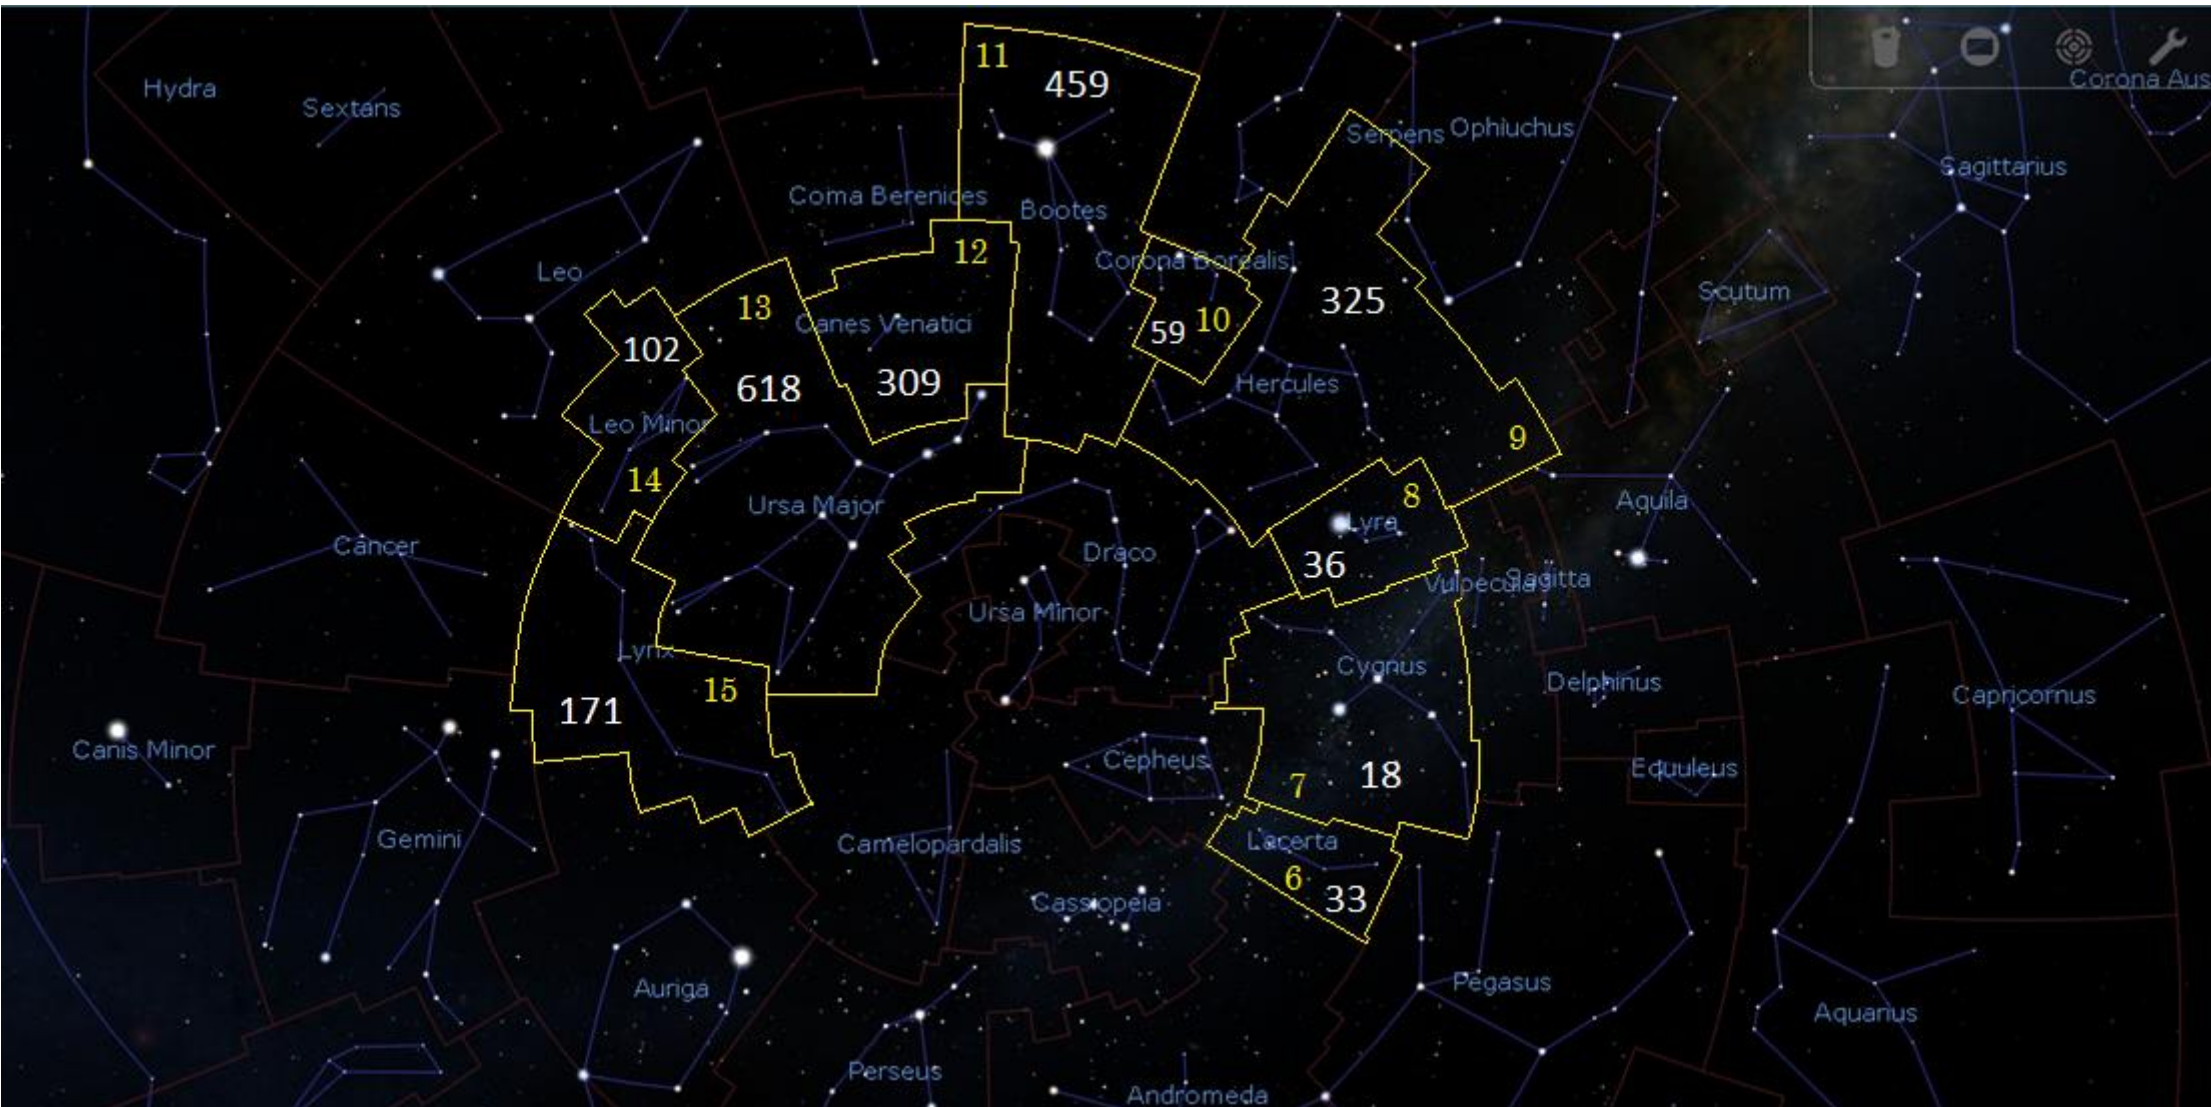

# The Distribution of 10,000 Galaxies Across the Constellations

Produced by Anthony van Bick using Stellarium

|                   |               |
|-------------------|---------------|
| 1. Ursa Minor     | 51 (galaxies) |
| 2. Draco          | 327           |
| 3. Camelopardalis | 79            |
| 4. Cassiopeia     | 10            |
| 5. Cepheus        | 10            |

|             |     |                     |     |                |     |
|-------------|-----|---------------------|-----|----------------|-----|
| 6. Lacerta  | 33  | 10. Corona Borealis | 59  | 13. Ursa Major | 618 |
| 7. Cygnus   | 18  | 11. Bootes          | 459 | 14. Leo Minor  | 102 |
| 8. Lyra     | 36  | 12. Canes Venatici  | 309 | 15. Lynx       | 171 |
| 9. Hercules | 325 |                     |     |                |     |