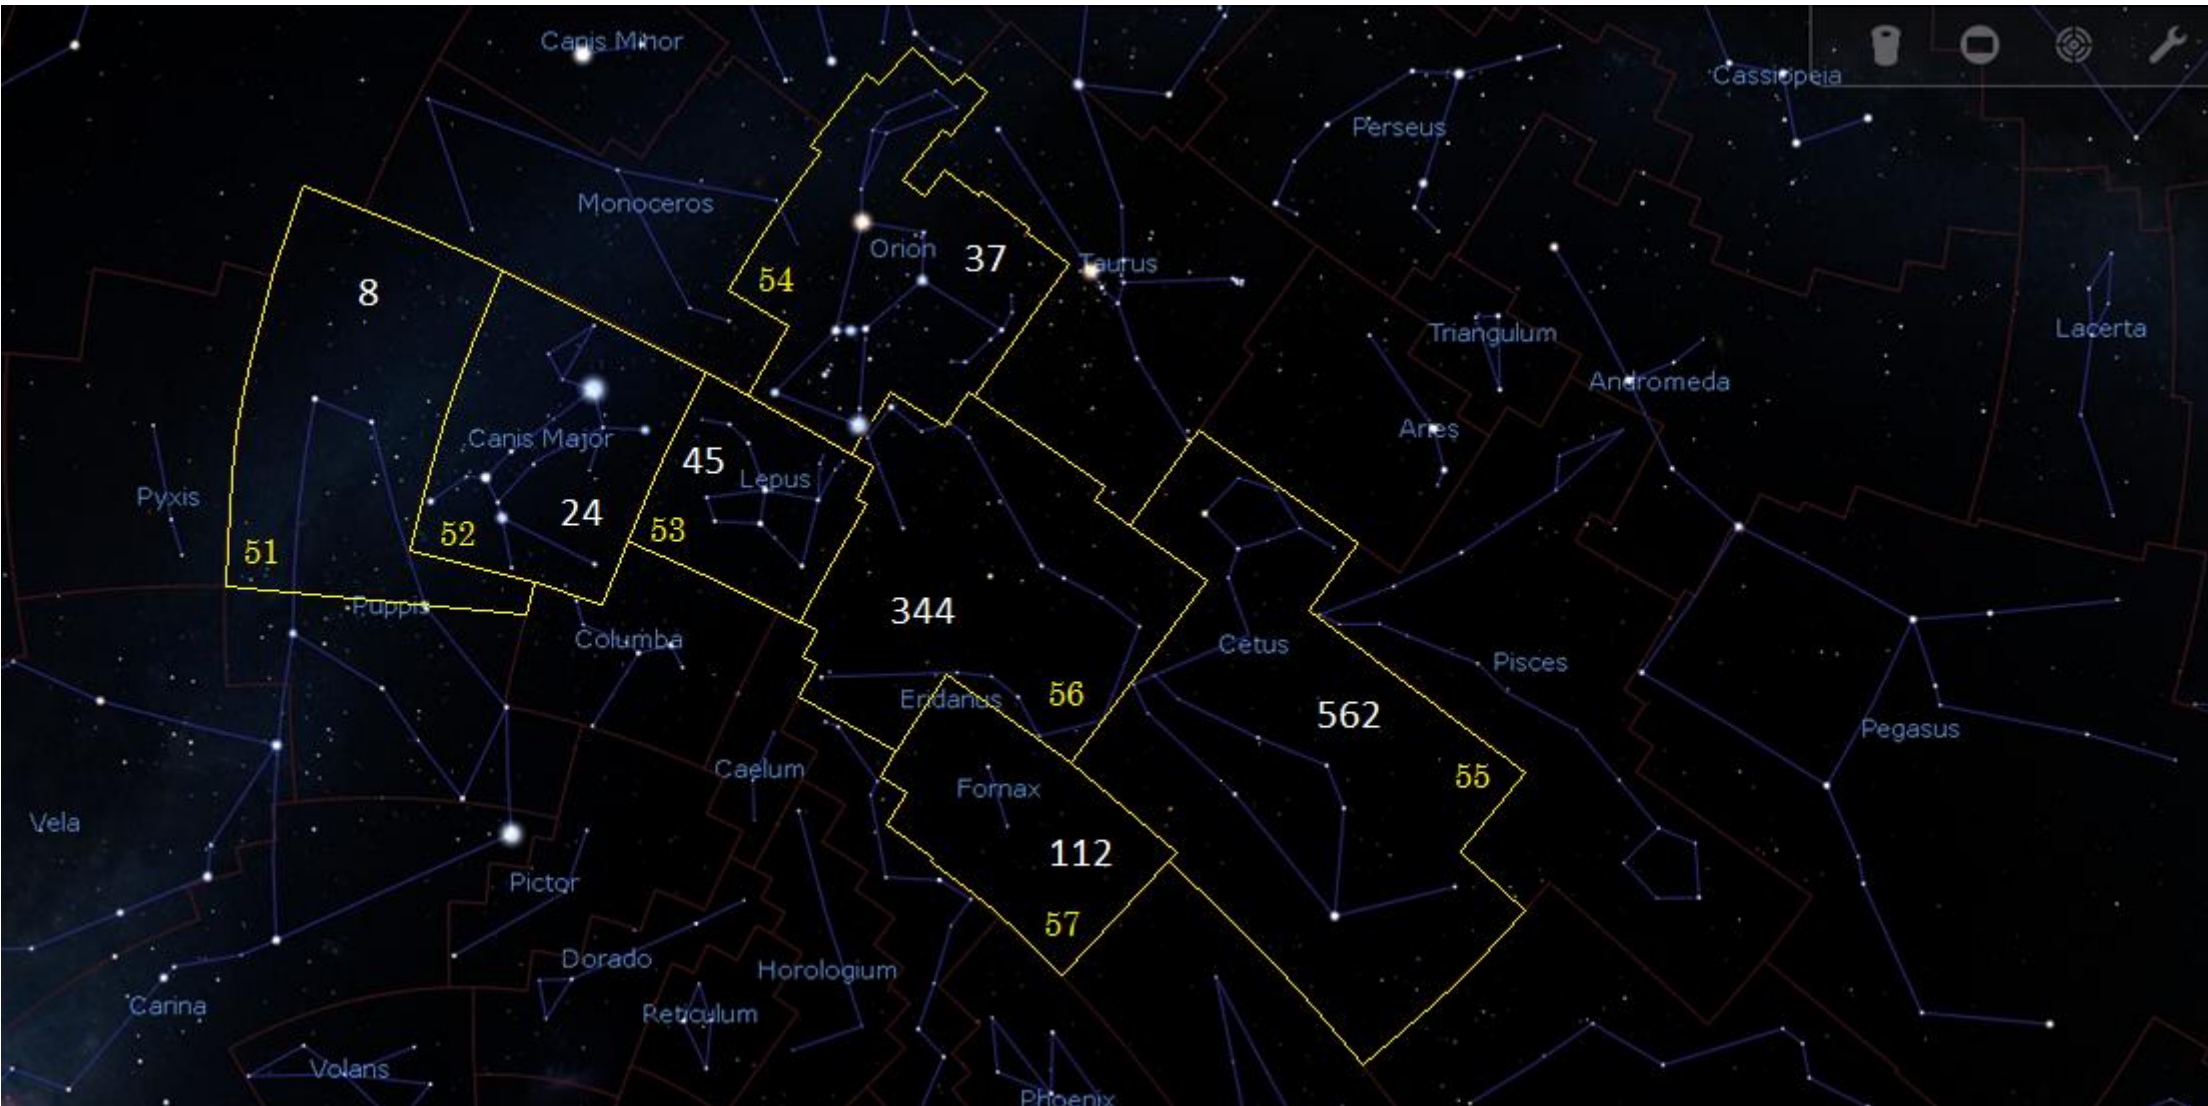

The Remaining 18 Middle Constellations (Continued)

51. Puppis (Borealis)	8
52. Canis Major	24
53. Lepus	45
54. Orion	37

55. Cetus	562
56. Eridanus (Borealis)	344
57. Fornax	112