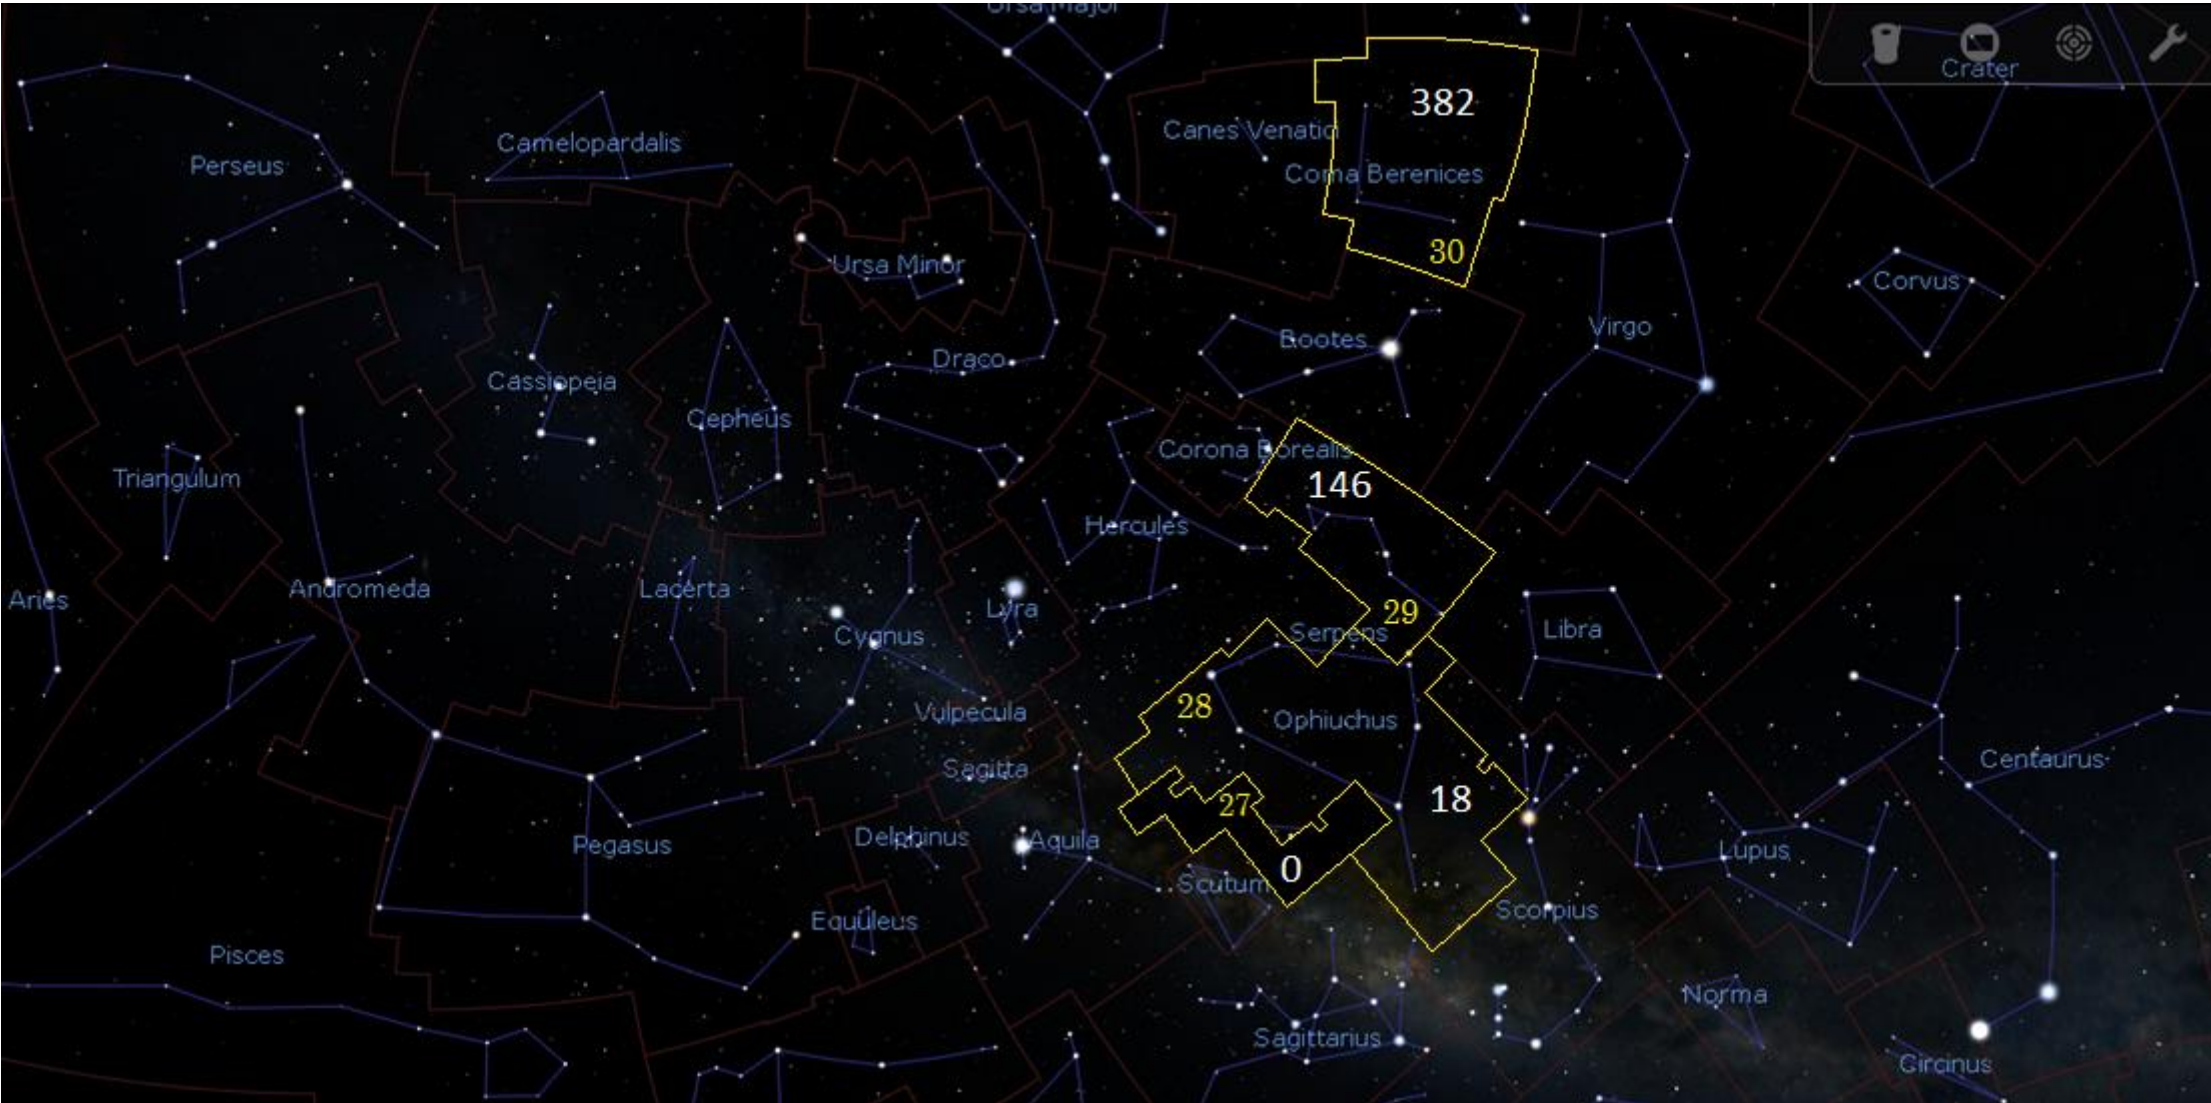

27. Serpens (Cauda)	0
28. Ophiuchus	18
29. Serpens (Caput)	146
30. Coma Berenices	382