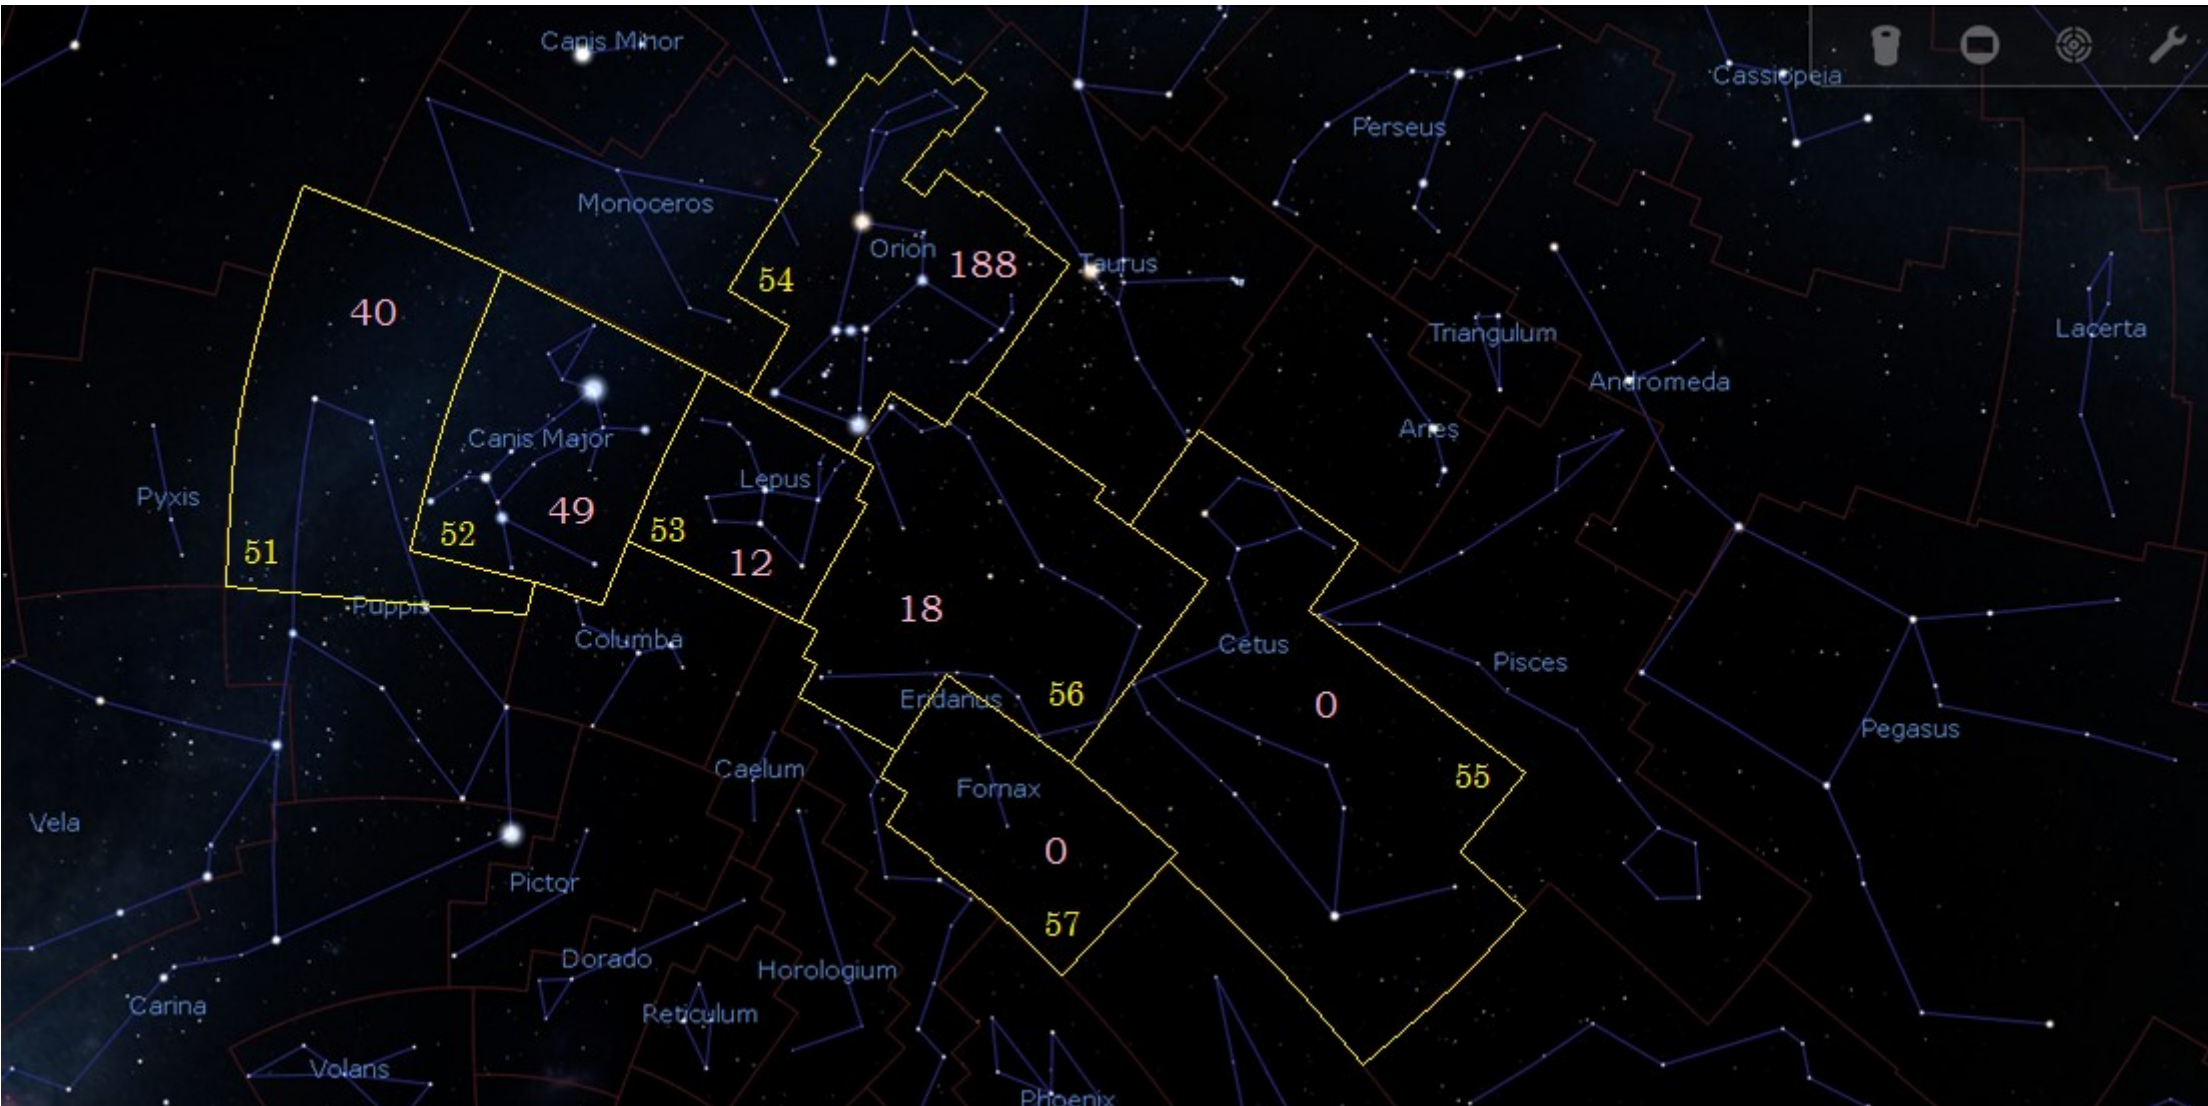

The Remaining 18 Middle Constellations (Continued)

51. Puppis (Borealis)	40	55. Cetus	0
52. Canis Major	49	56. Eridanus (Borealis)	18
53. Lepus	12	57. Fornax	0
54. Orion	188