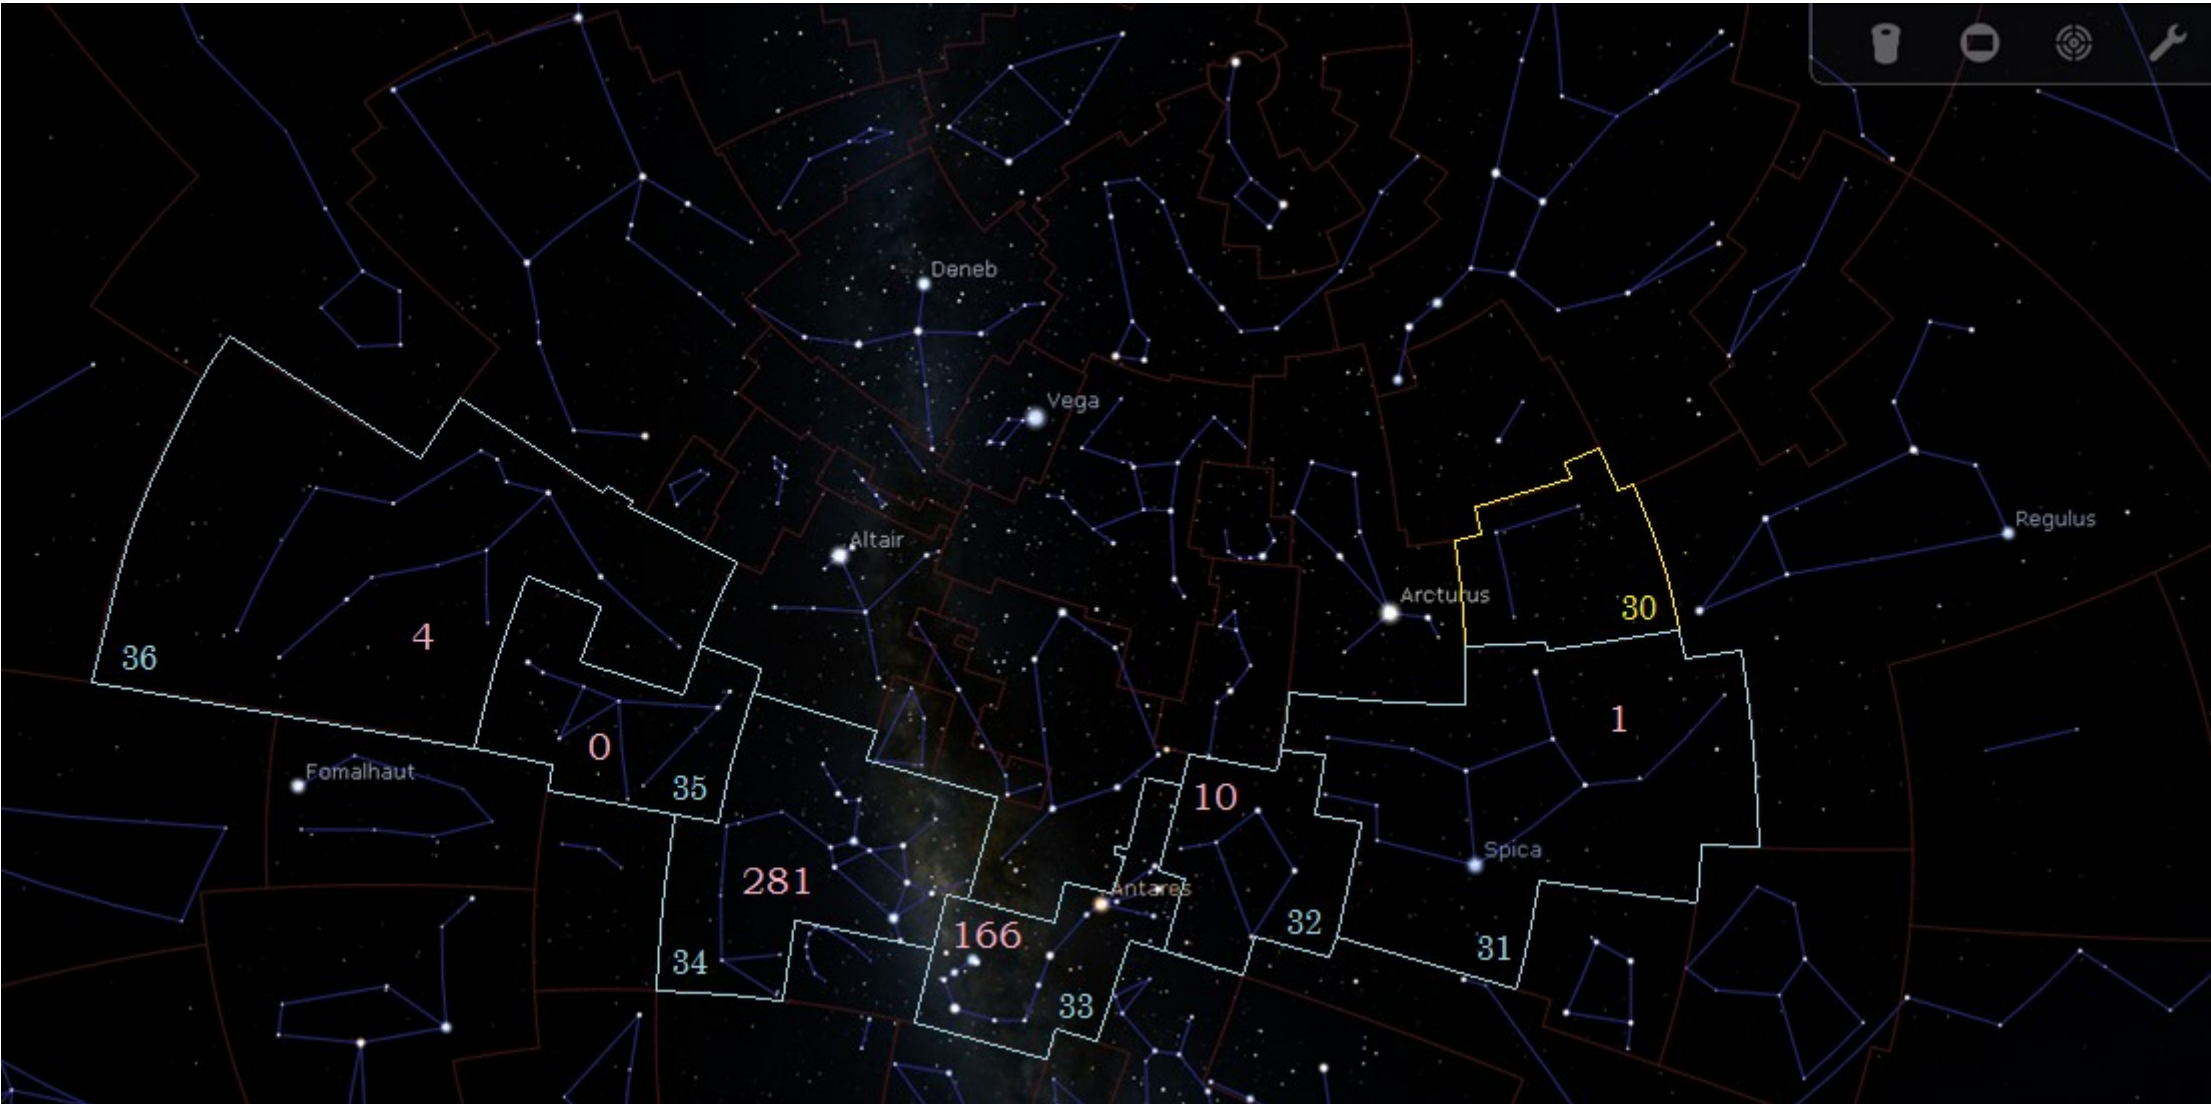

Zodiacal Constellations

31. Virgo	1	34. Sagittarius	281
32. Libra	10	35. Capricornus	0
33. Scorpius	166	36. Aquarius	4